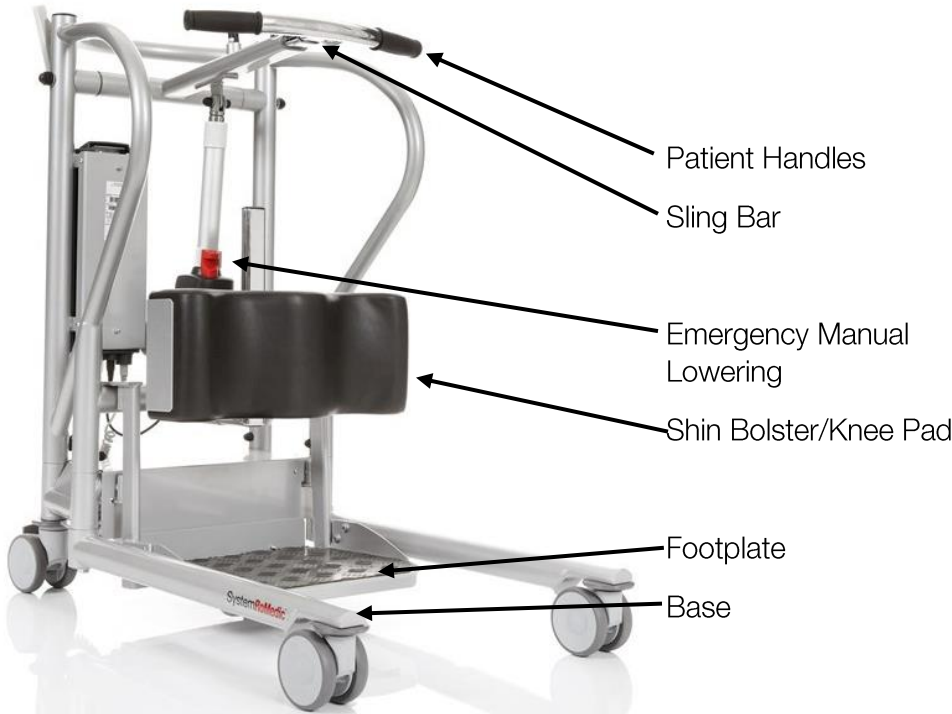

Making everyday life easier

MiniLift™

QuickTips

MiniLift160- 352lb/160kg weight capacity

MiniLift200- 440lb/200kg weight capacity

Hand Control

Thorax Sling Options

Washable

Disposable

Wipeable