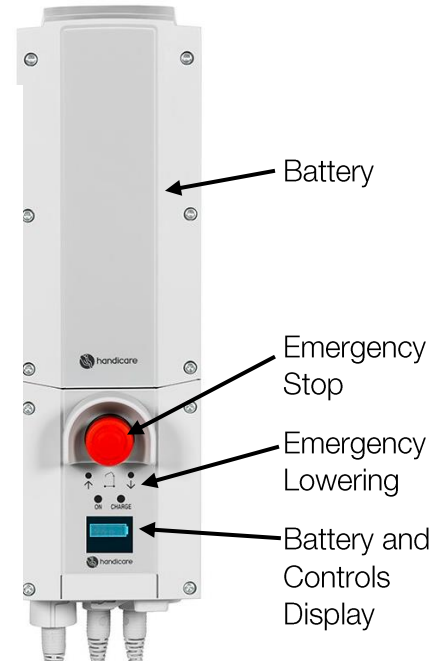

Making everyday life easier

MiniLift™

QuickTips

MiniLift160- 352lb/160kg weight capacity

MiniLift200- 440lb/200kg weight capacity

Hand Control

Thorax Sling Options

Washable