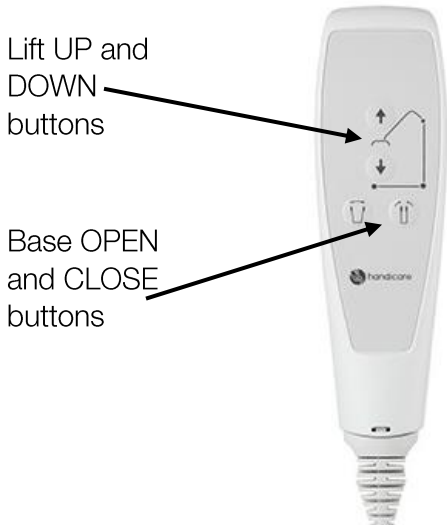

Making everyday life easier

MiniLift™

QuickTips

MiniLift160- 352lb/160kg weight capacity

MiniLift200- 440lb/200kg weight capacity

Hand Control

Thorax Sling Options

Washable